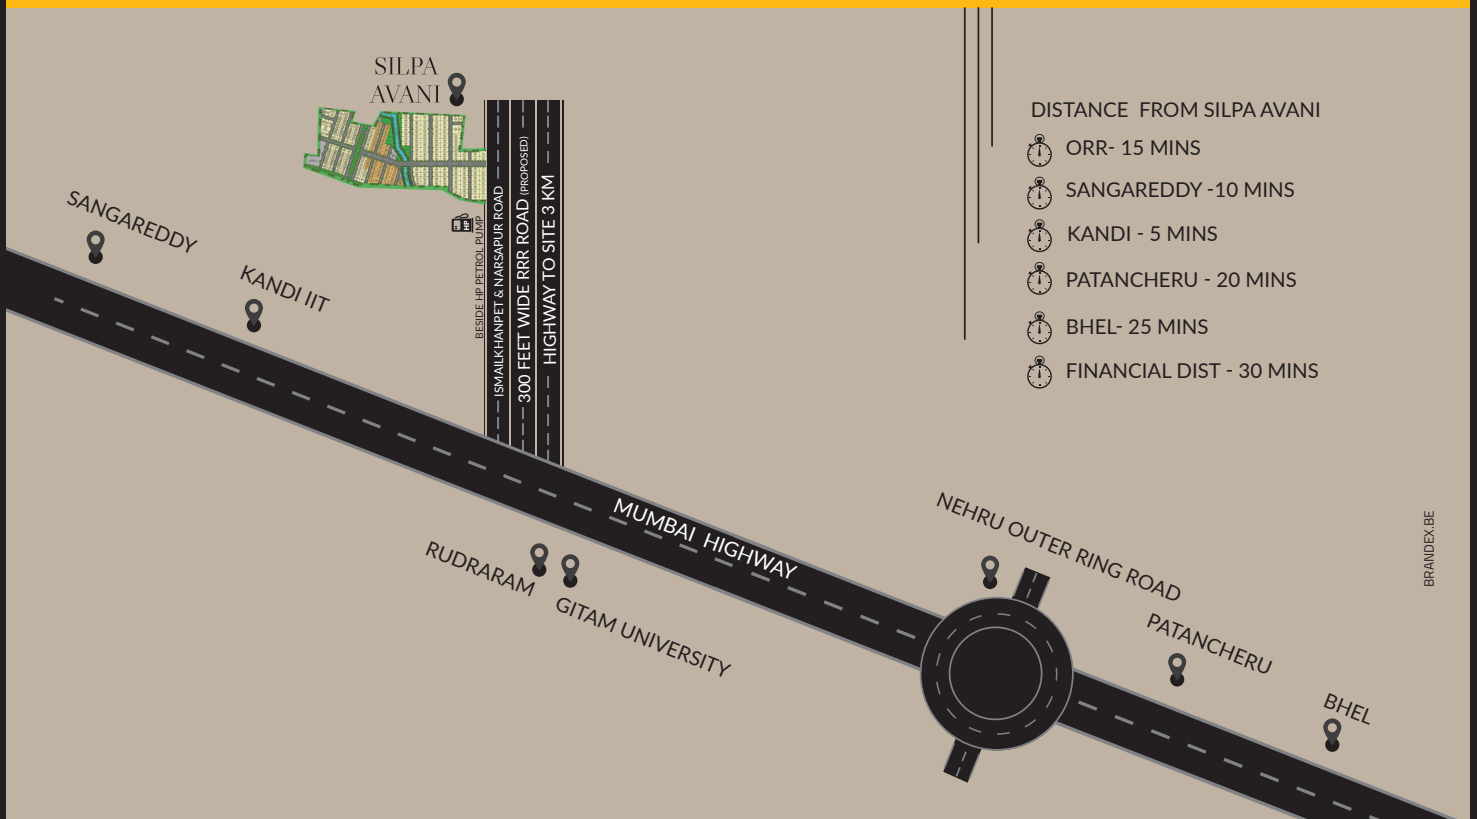

WHAT'S A PARK WHEN IT DOESN'T UNWIND YOU FROM THOSE RUSTIC CHORES?

an artistically designed park with the highest of aesthetic standards grabs your attention everytime you glance it. the plants are scientifically chosen and the aromas of the flora entangle your soul with soothing delight and tranquility. The canal that flows scenically through it washes away your lethargy and leaves your soul replenished.

Project Highlights

CHILDREN PLAY AREA

CRICKET PITCH

STREET LIGHTING

JOGGING TRACK WITH IN PARK

TENNIS COURT

24X7 SECURITY & CCTV IS ALL AROUND

AVENUE PLANTATION

COMPOUND WALL AROUND THE SITE

AMPHITHEATER

Promoted by

SHUKRUTHI

— Infra Projects —

Plot No. 400 & 409, Flat No. 103 & 104, Ruhika Apartments, Near Suryam School, Gokul Plots, KPHB, Hyderabad, Telangana - 500072. www.shukruthiinfra.com