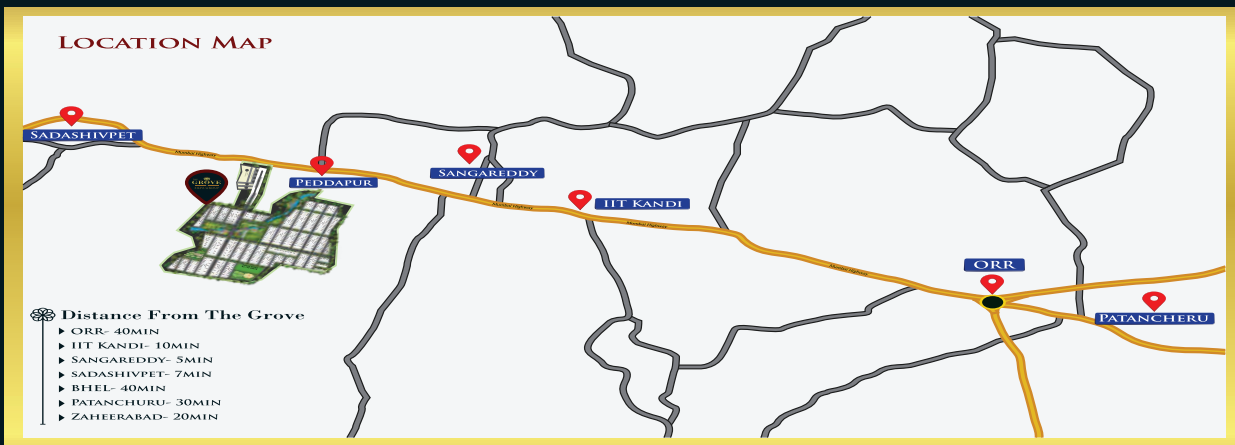

'THE GROVE' IS AN URBAN VILLAGE AND ONE SUCH ADOBE OFFERING YOU TRANQUILLITY FUSION OF URBAN LIFE BLENDED WITH VILLAGE ELEMENTS. THE AMBIENCE THAT WILL ASSURE AN UNCLUTTERED LIVING SURROUNDED WITH GREEN WOODLANDS TO MAKE EVERY MOMENT A PLEASURE TO LIVE AND ENJOY LIFE.

Highlights

- JOGGING TRACK
- RESTAURANT
- KIDS TOT-LOT AREAS
- CRÈCHE AREA FOR KIDS
- CRICKET PRACTICE NETS
- TENNIS COURT
- BANQUET HALL
- INDOOR GAMES
- BASKETBALL COURT
- SUPERMARKET PROVISION
- ORGANIC PARK
- BILLIARDS ROOM
- GYM
- CATTLE FARMS
- AMPHITHEATRE

CONTACT

Promoted by